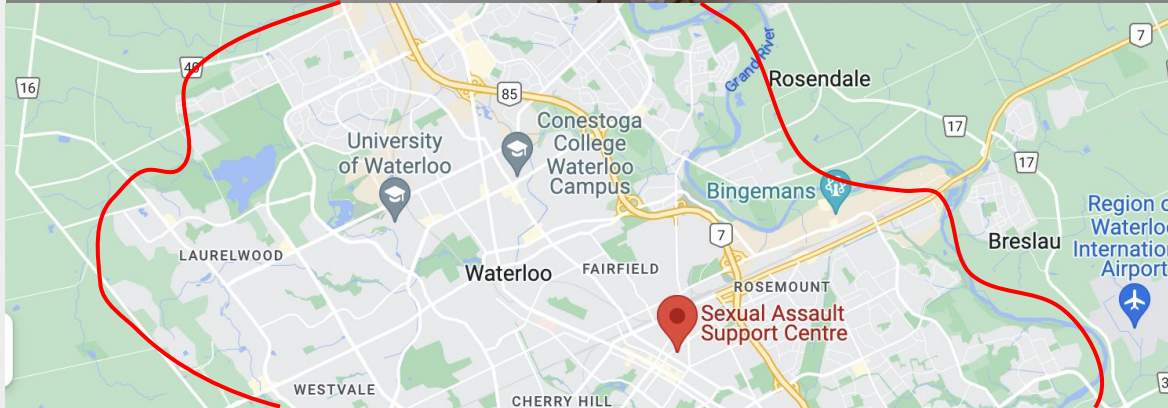

●●●●●●●●●●

[Forgot Password](#)

Edit Information

Next

Service Area

In Person Hours

Mon	Tues	Wed	Thurs	Fri	Sat	Sun
9am-12am	9am-12am	9am-12am	9am-12am	9am-12am	Closed	Closed

Website Link