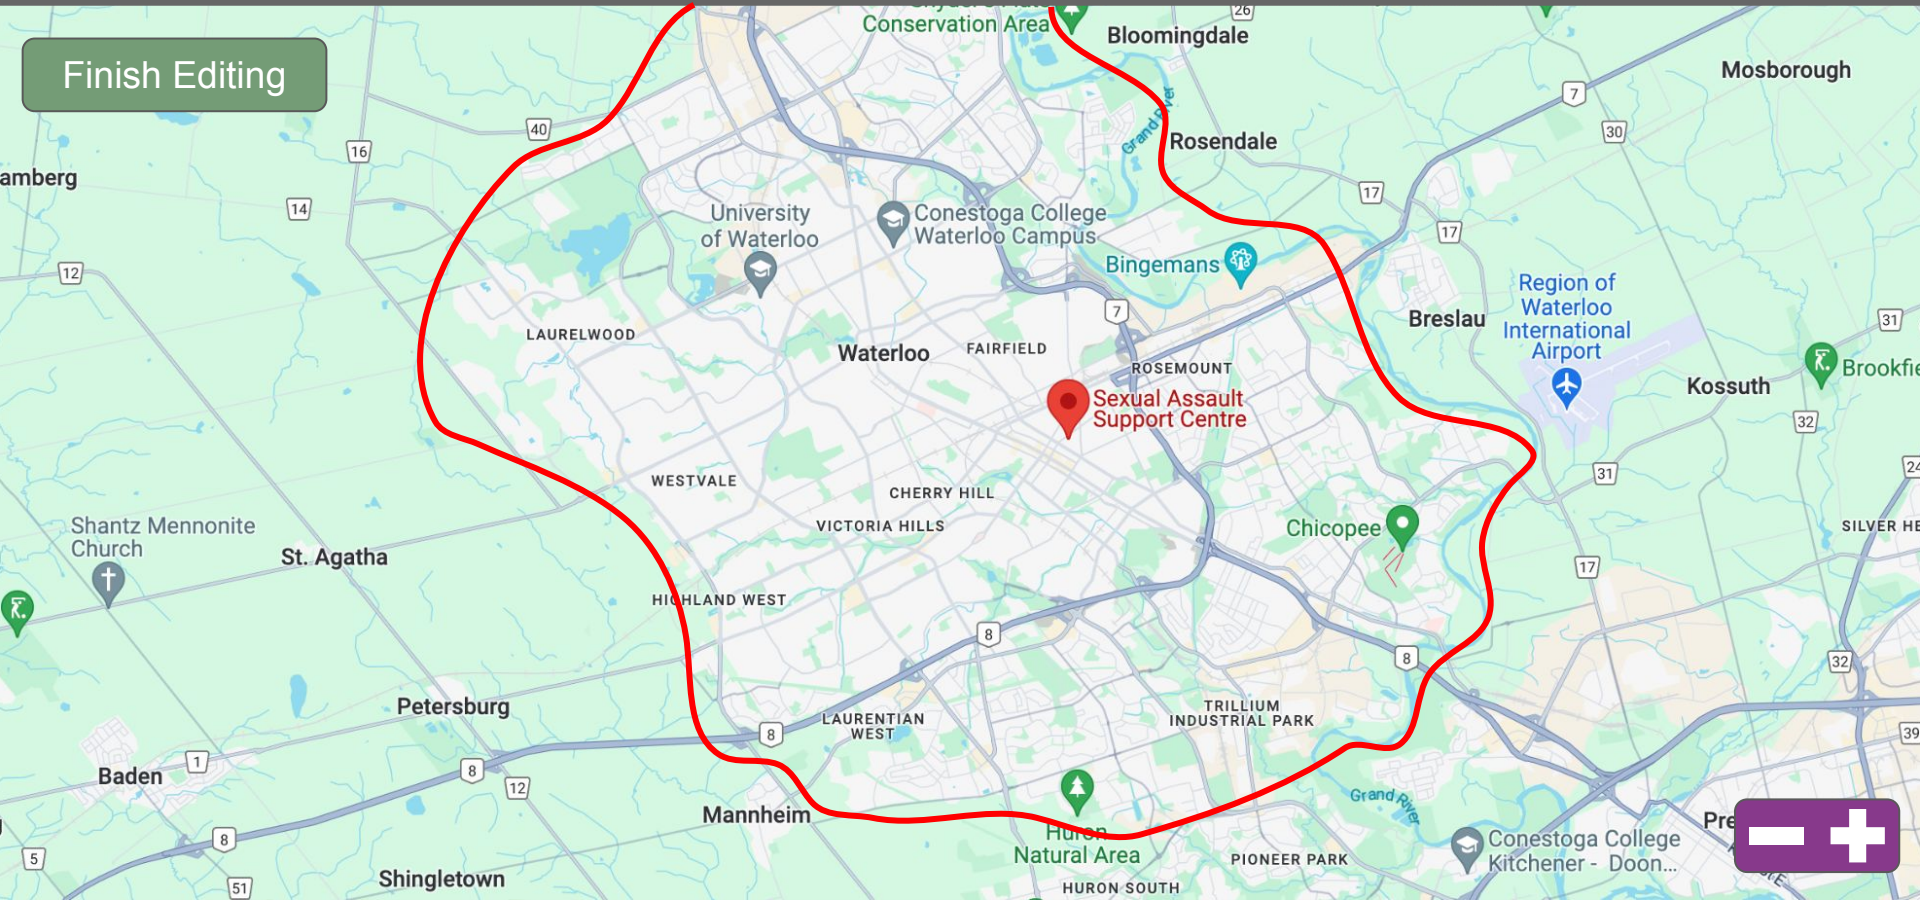

Finish Editing